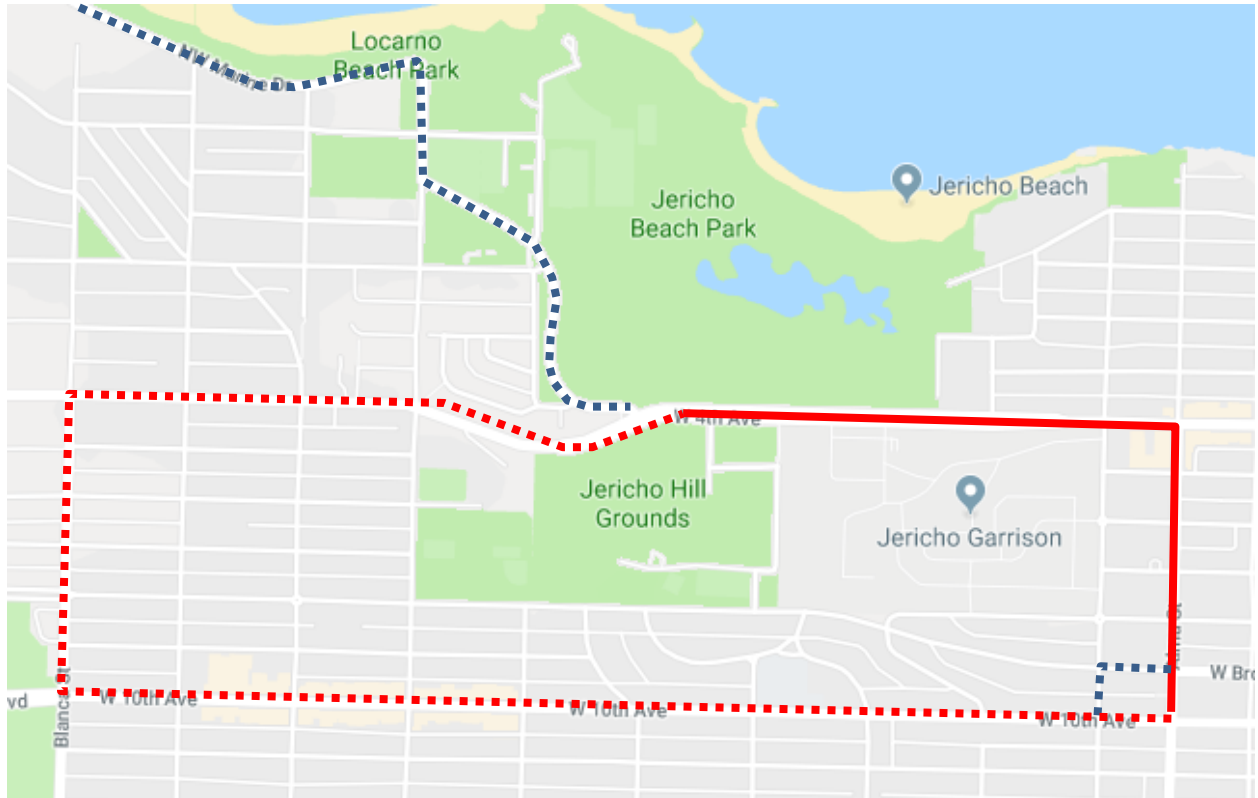

Vancouver Half Marathon Detour Map

42 Spanish Banks/Alma: From temporary terminus on Alma & 10 Ave, via Alma, 10 Ave, Blanca, 4 Ave, Alma to 10 Ave.

Regular route	
Portion missed	
Detour portion	